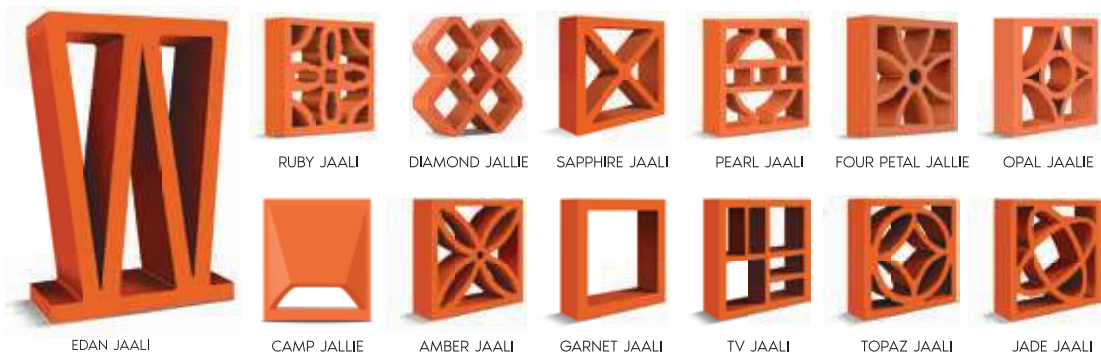

Nuvocotto Jaalis

Introducing Nuvocotto Jaalis: where versatility, durability, and modular design intertwine. Featuring an unmatched array of patterns and a surface finish that sets a new standard to the designing game. From the captivating Camp Jallie to the intricate Four Petal Jallie, Opal Jallie, and Edan Jaali, these clay marvels redefine visual allure.

*Always view actual colour samples before deciding, as colours on print or screen may not be exact representations.