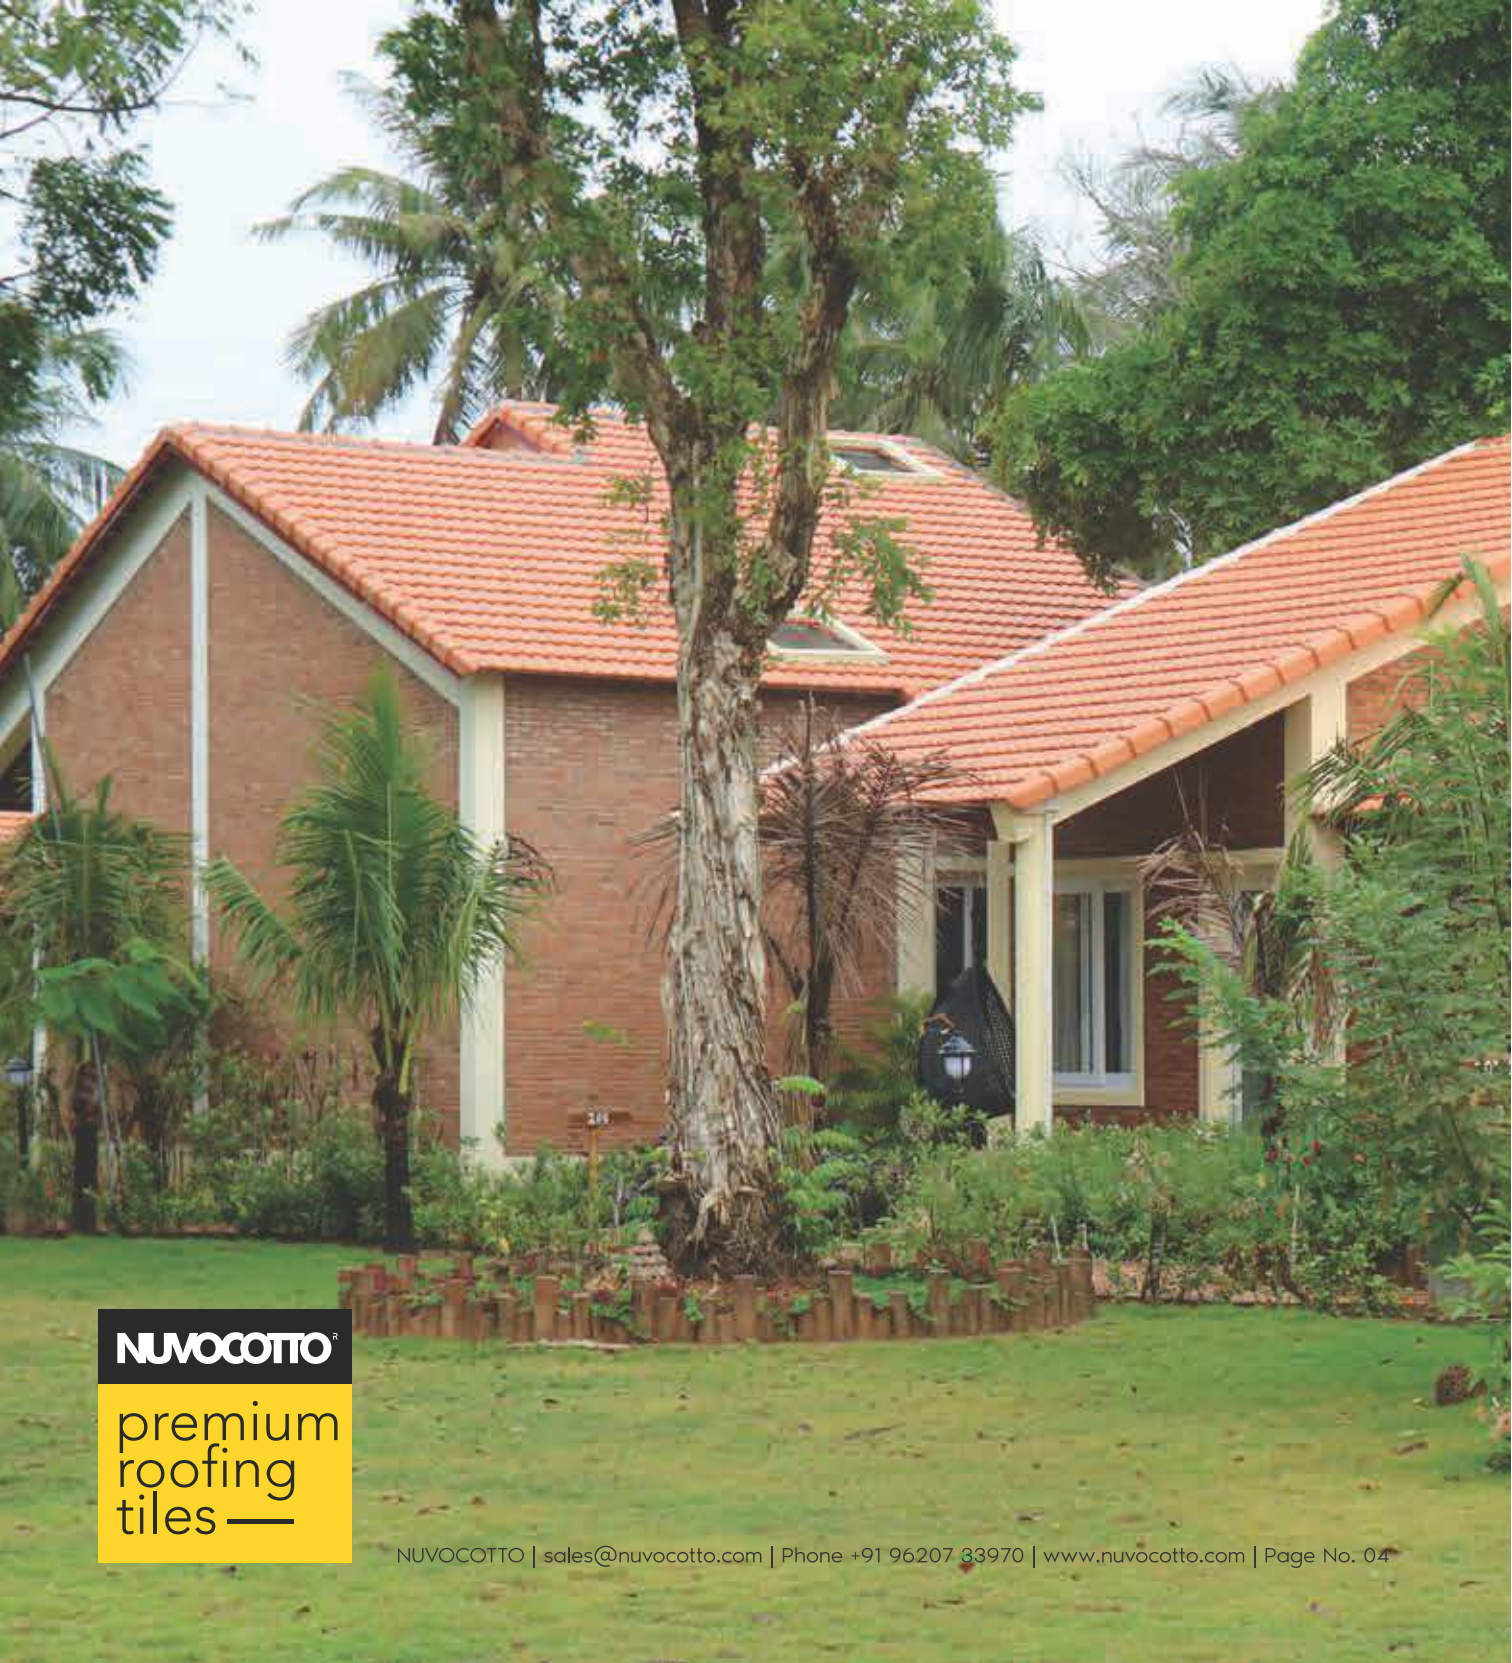

Why clay roof tiles?

Choose clay tiles and elevate your home to new heights of beauty, durability, and authenticity. Embrace the undeniable benefits clay brings, as it stands the test of time, ensuring your roof remains strong and resilient for generations to come. Experience the natural insulation properties, keeping your home cool in the scorching heat and warm during chilly nights. You'll love the effortless maintenance requirements, allowing you to do more enjoying your home and less worrying about it. Let the earthy connection of clay tiles resonate with your soul, providing a sense of grounding and harmony amidst the chaos of modern life.

Prioritize the extraordinary, and let your home radiate with the captivating charm of Nuvocotto's clay roof tiles—a testament to your dreams, aspirations, and the extraordinary life you envision.

— NUVOCOTTO —
Frangipani
ROOF TILES

NUVOCOTTO
FICUS
ROOF TILES

NUVOCOTTO
Hibiscus
roof tiles 

NUVOCOTTO
EURO
ROOF TILES

NUVOCOTTO[®]

premium
roofing
tiles —

— NUVOCOTTO —
Frangipani
ROOF TILES

The Exquisite: **Nuvocotto Frangipani Roof Tile**. Immerse your roofs in the delicate grace of Frangipani's petals, embodying grace and allure. Experience unrivaled beauty and durability as nature's elegance graces your roofs. It's a blooming tribute that epitomize heritage and elegance.

NUVOCOTTO[®]
premium
roofing
tiles —

NUVOCOTTO
FICUS
 ROOF TILES

Nuvocotto Ficus Roof Tile: Inspired by the enchanting Ficus tree, our clay tiles showcase striking diamond-cut carving, both stunning and refreshingly uncomplicated. Experience the captivating beauty that adorns your roofs. Embrace the extraordinary simplicity of Ficus.